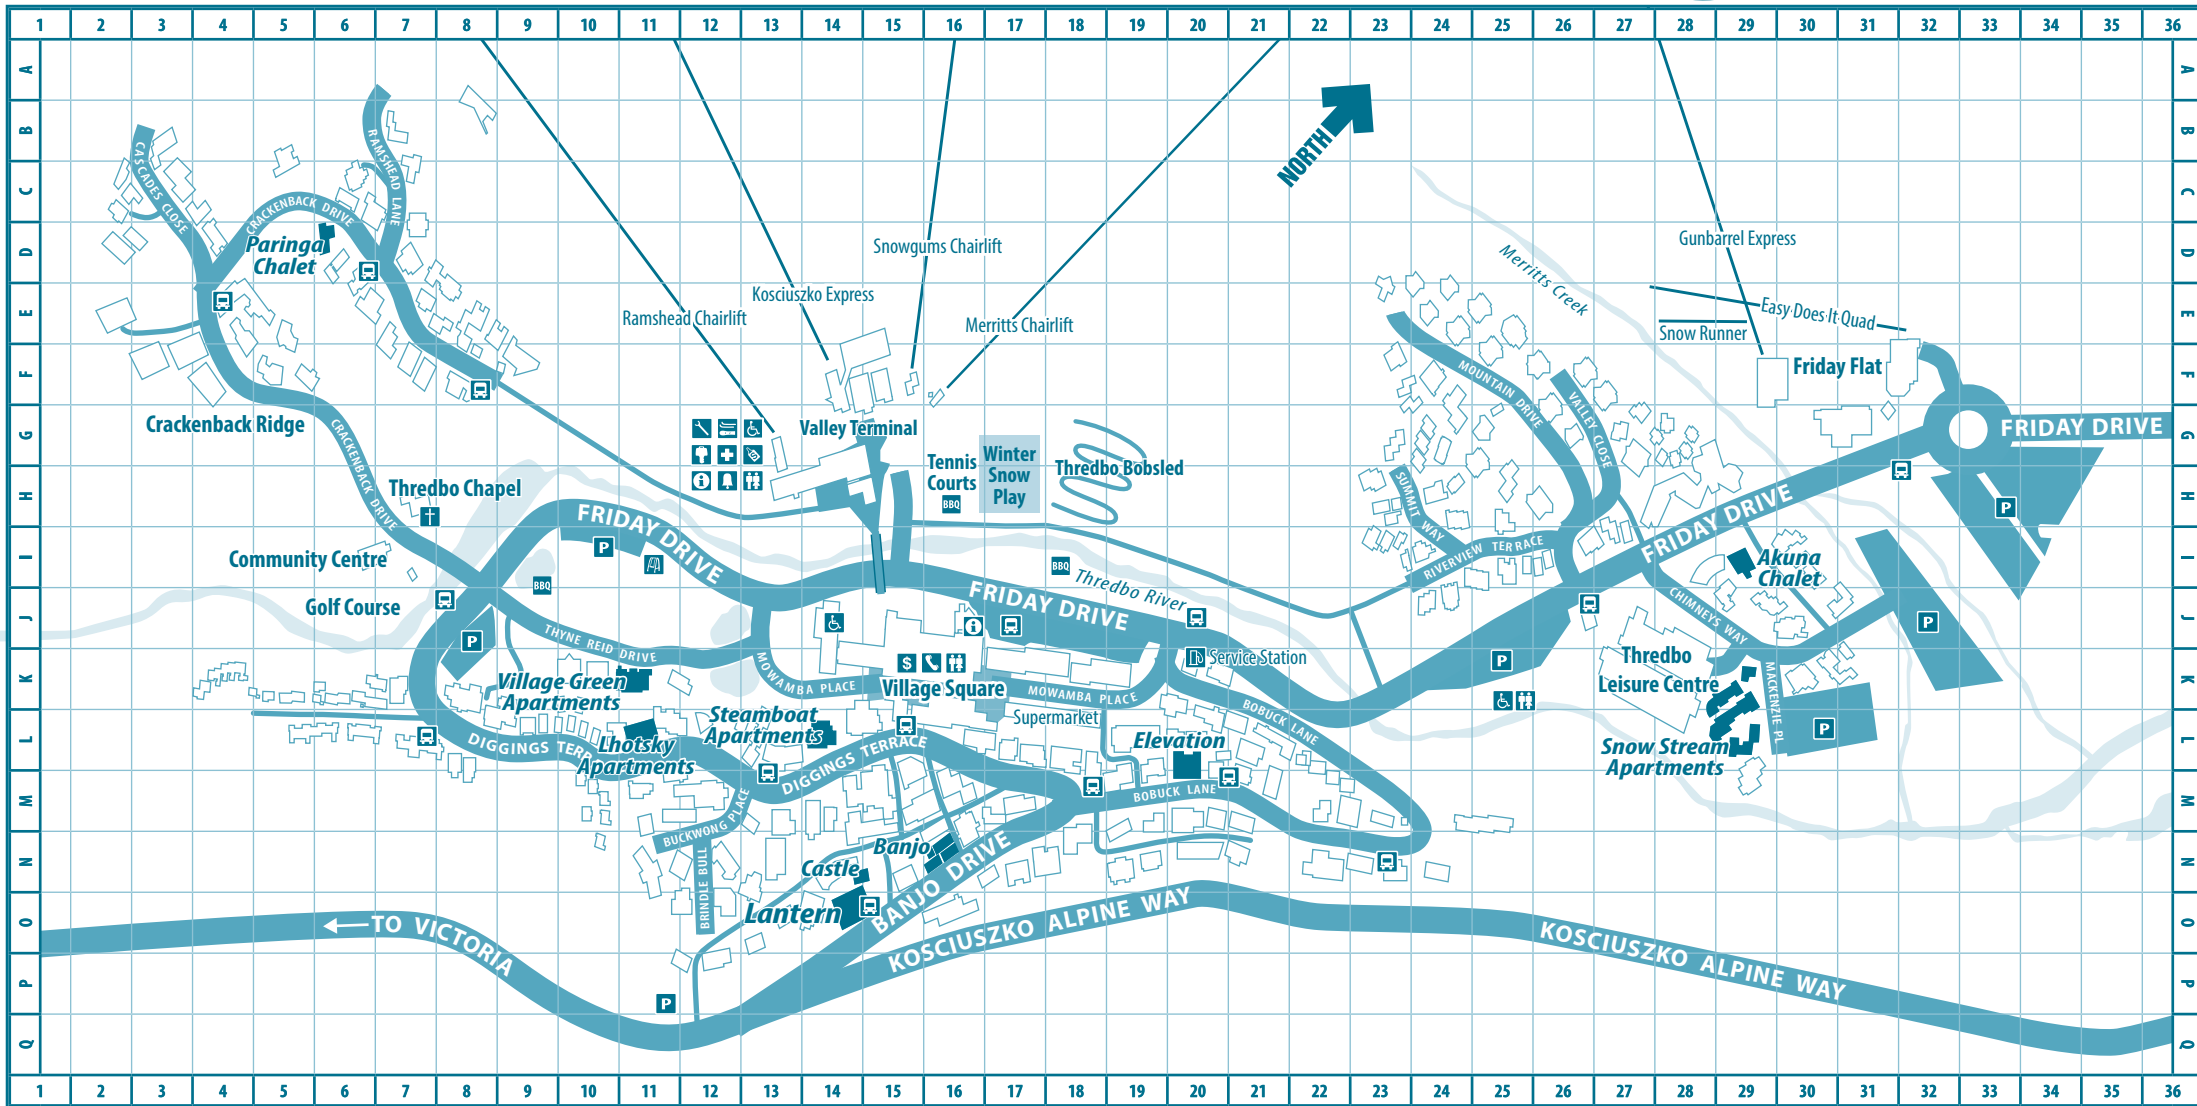

All key pick ups from Lantern Apartments Reception

THE *Lantern* THREDBO APARTMENTS

1800 020 598 www.lanternapartments.com.au